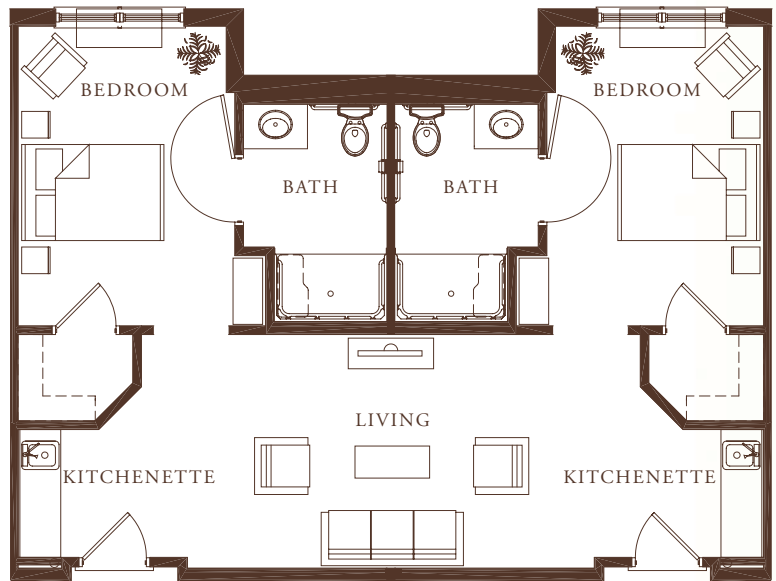

\* SUITE FLOOR PLANS \*

*Assisted Living Suites*

ONE-BEDROOM DELUXE SUITE

\* 630-775 Square Feet \*

STUDIO SUITE

\* 360-380 Square Feet \*

THE  
**BLAKE**  
AT MALBIS

ONE-BEDROOM SUITE

\* 380-440 Square Feet \*

TWO-BEDROOM SUITE

\* 760-880 Square Feet \*

WWW.BLAKEIVING.COM

*Dimensions and square footages are approximate.*

*Floor plans may vary.*

ALF License Pending