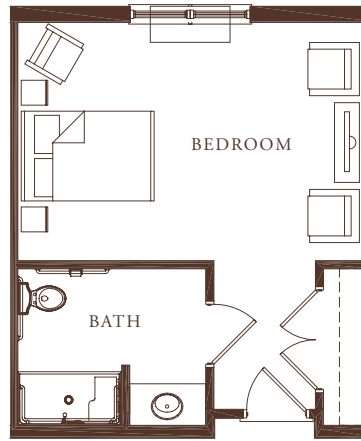

\* SUITE FLOOR PLANS \*

*Assisted Living Suites*

ONE-BEDROOM DELUXE SUITE

\* 630-775 Square Feet \*

STUDIO SUITE

\* 360-380 Square Feet \*

THE  
**BLAKE**  
AT MALBIS

ONE-BEDROOM SUITE

\* 380-440 Square Feet \*

TWO-BEDROOM SUITE

\* 760-880 Square Feet \*

WWW.BLAKEIVING.COM

*Dimensions and square footages are approximate.*

*Floor plans may vary.*

ALF License Pending