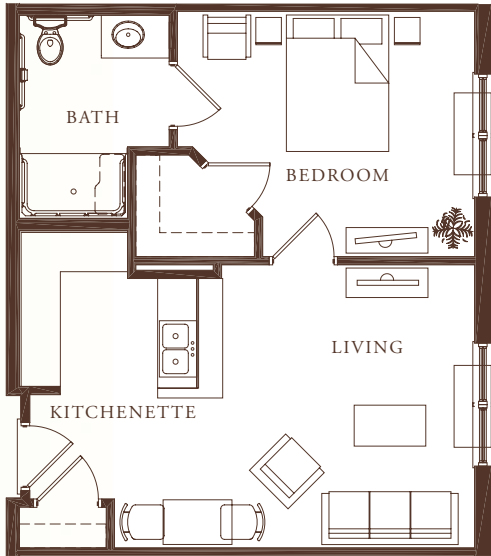

\* SUITE FLOOR PLANS \*

*Assisted Living Suites*

ONE-BEDROOM DELUXE SUITE

\* 630-775 Square Feet \*

STUDIO SUITE

\* 360-380 Square Feet \*

THE  
**BLAKE**  
AT MALBIS

ONE-BEDROOM SUITE

\* 380-440 Square Feet \*

TWO-BEDROOM SUITE

\* 760-880 Square Feet \*

WWW.BLAKEIVING.COM

*Dimensions and square footages are approximate.*

*Floor plans may vary.*

ALF License Pending