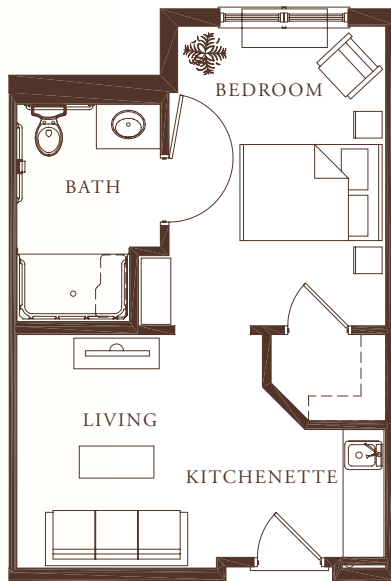

\* SUITE FLOOR PLANS \*

*Assisted Living Suites*

ONE-BEDROOM DELUXE SUITE

\* 630-775 Square Feet \*

STUDIO SUITE

\* 360-380 Square Feet \*

THE  
**BLAKE**  
AT MALBIS

ONE-BEDROOM SUITE

\* 380-440 Square Feet \*

TWO-BEDROOM SUITE

\* 760-880 Square Feet \*

WWW.BLAKEIVING.COM

*Dimensions and square footages are approximate.*

*Floor plans may vary.*

ALF License Pending