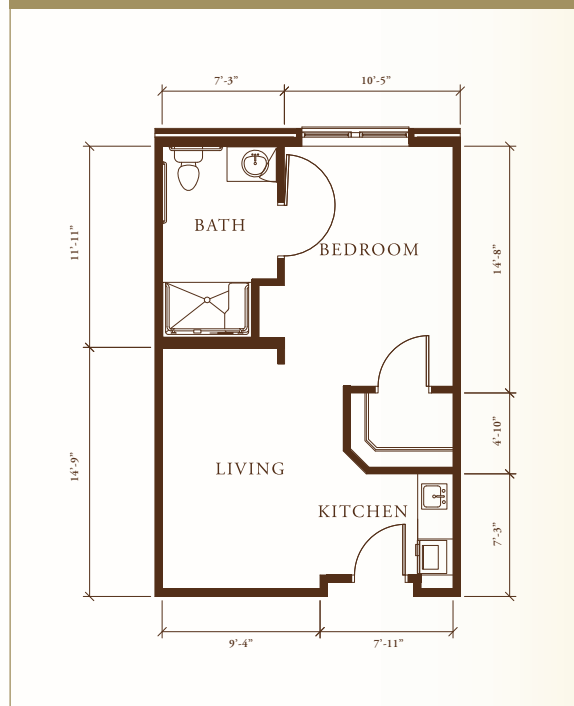

* SUITE FLOOR PLANS *

Assisted Living Suites

ONE-BEDROOM DELUXE SUITE

* 675 Square Feet *

THE
BLAKE
AT EDGEWATER

ONE-BEDROOM SUITE

* 500 Square Feet *

TWO-BEDROOM DELUXE SUITE

* 1,000 Square Feet *

*Dimensions and square footages are approximate.
Floor plans may vary.*

* SUITE FLOOR PLANS *

Memory Care Suites

STUDIO SUITE

* 350 Square Feet *

THE
BLAKE
AT EDGEWATER

DELUXE STUDIO SUITE

* 500 Square Feet *

ONE-BEDROOM SUITE

* 500 Square Feet *

*Dimensions and square footages are approximate.
Floor plans may vary.*

WWW.BLAKELIVING.COM