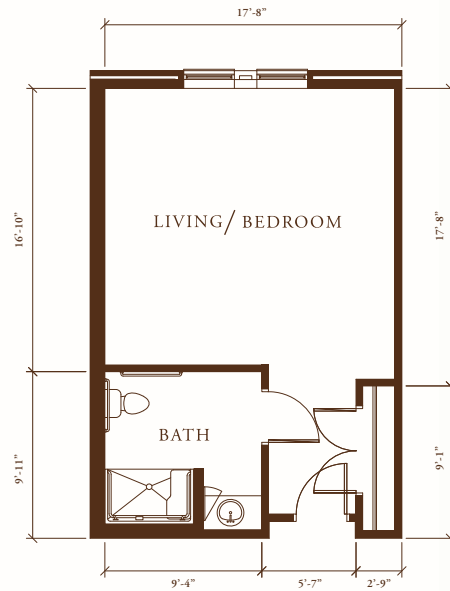

* SUITE FLOOR PLANS *

Assisted Living Suites

ONE-BEDROOM DELUXE SUITE

* 675 Square Feet *

THE
BLAKE
AT EDGEWATER

ONE-BEDROOM SUITE

* 500 Square Feet *

TWO-BEDROOM DELUXE SUITE

* 1,000 Square Feet *

*Dimensions and square footages are approximate.
Floor plans may vary.*

* SUITE FLOOR PLANS *

Memory Care Suites

STUDIO SUITE

* 350 Square Feet *

THE
BLAKE
AT EDGEWATER

DELUXE STUDIO SUITE

* 500 Square Feet *

ONE-BEDROOM SUITE

* 500 Square Feet *

*Dimensions and square footages are approximate.
Floor plans may vary.*

WWW.BLAKELIVING.COM