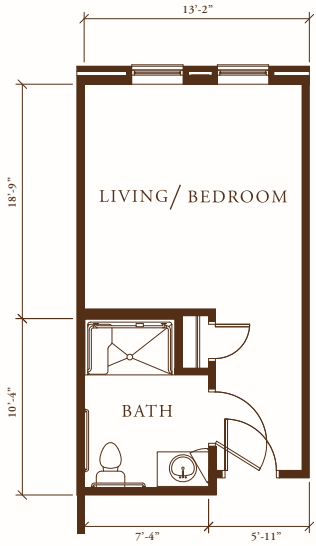

* SUITE FLOOR PLANS *

Assisted Living Suites

ONE-BEDROOM DELUXE SUITE

* 675 Square Feet *

THE
BLAKE
AT EDGEWATER

ONE-BEDROOM SUITE

* 500 Square Feet *

TWO-BEDROOM DELUXE SUITE

* 1,000 Square Feet *

*Dimensions and square footages are approximate.
Floor plans may vary.*

* SUITE FLOOR PLANS *

Memory Care Suites

STUDIO SUITE

* 350 Square Feet *

THE
BLAKE
AT EDGEWATER

DELUXE STUDIO SUITE

* 500 Square Feet *

ONE-BEDROOM SUITE

* 500 Square Feet *

*Dimensions and square footages are approximate.
Floor plans may vary.*

WWW.BLAKELIVING.COM