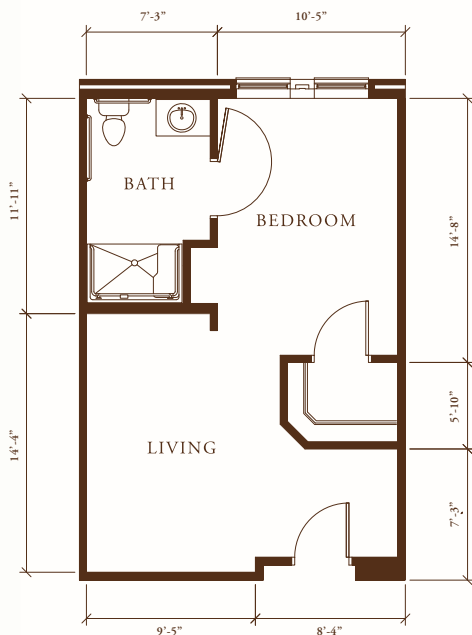

* SUITE FLOOR PLANS *

Assisted Living Suites

ONE-BEDROOM DELUXE SUITE

* 675 Square Feet *

THE
BLAKE
AT EDGEWATER

ONE-BEDROOM SUITE

* 500 Square Feet *

TWO-BEDROOM DELUXE SUITE

* 1,000 Square Feet *

*Dimensions and square footages are approximate.
Floor plans may vary.*

* SUITE FLOOR PLANS *

Memory Care Suites

STUDIO SUITE

* 350 Square Feet *

THE
BLAKE
AT EDGEWATER

DELUXE STUDIO SUITE

* 500 Square Feet *

ONE-BEDROOM SUITE

* 500 Square Feet *

*Dimensions and square footages are approximate.
Floor plans may vary.*

WWW.BLAKELIVING.COM