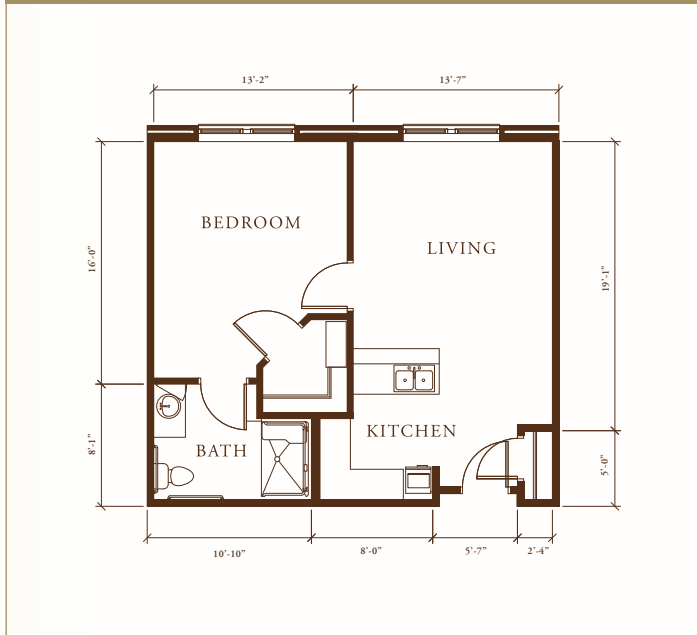

* SUITE FLOOR PLANS *

Assisted Living Suites

ONE-BEDROOM DELUXE SUITE

* 675 Square Feet *

THE
BLAKE
AT EDGEWATER

ONE-BEDROOM SUITE

* 500 Square Feet *

TWO-BEDROOM DELUXE SUITE

* 1,000 Square Feet *

*Dimensions and square footages are approximate.
Floor plans may vary.*

* SUITE FLOOR PLANS *

Memory Care Suites

STUDIO SUITE

* 350 Square Feet *

THE
BLAKE
AT EDGEWATER

DELUXE STUDIO SUITE

* 500 Square Feet *

ONE-BEDROOM SUITE

* 500 Square Feet *

*Dimensions and square footages are approximate.
Floor plans may vary.*

WWW.BLAKELIVING.COM