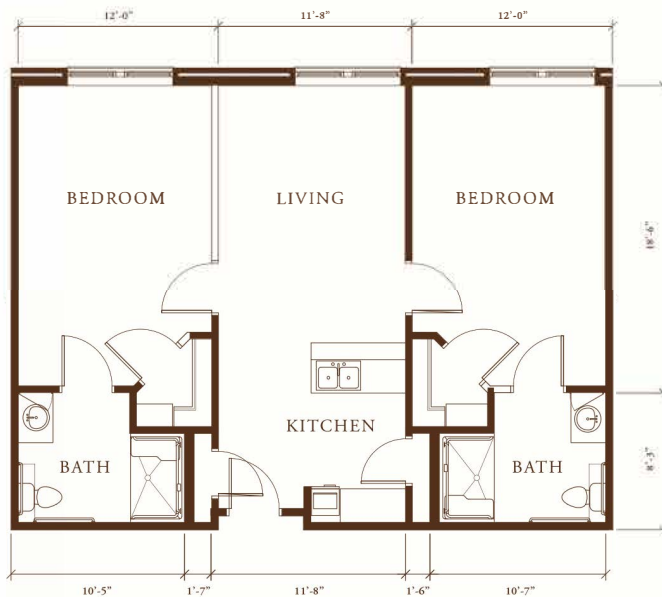

\* SUITE FLOOR PLANS \*

*Assisted Living Suites*

**ONE-BEDROOM DELUXE SUITE**

\* 675 Square Feet \*

THE  
**BLAKE**  
AT THE GROVE

**ONE-BEDROOM SUITE**

\* 500 Square Feet \*

**TWO-BEDROOM DELUXE SUITE**

\* 1,000 Square Feet \*

*Dimensions and square footages are approximate.  
Floor plans may vary.*

WWW.BLAKELIVING.COM