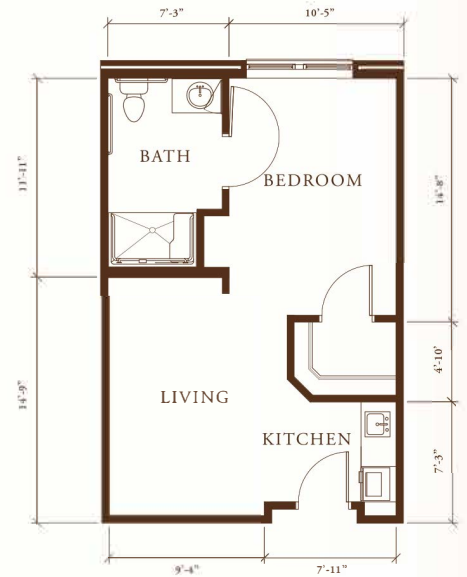

\* SUITE FLOOR PLANS \*

*Assisted Living Suites*

**ONE-BEDROOM DELUXE SUITE**

\* 675 Square Feet \*

THE  
**BLAKE**  
AT THE GROVE

**ONE-BEDROOM SUITE**

\* 500 Square Feet \*

**TWO-BEDROOM DELUXE SUITE**

\* 1,000 Square Feet \*

*Dimensions and square footages are approximate.  
Floor plans may vary.*

WWW.BLAKELIVING.COM