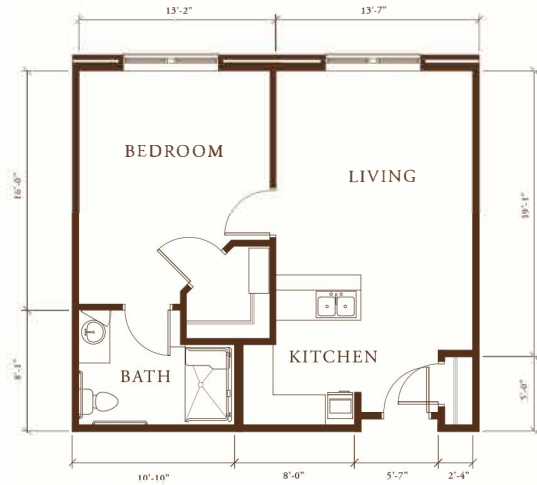

\* SUITE FLOOR PLANS \*

*Assisted Living Suites*

**ONE-BEDROOM DELUXE SUITE**

\* 675 Square Feet \*

THE  
**BLAKE**  
AT THE GROVE

**ONE-BEDROOM SUITE**

\* 500 Square Feet \*

**TWO-BEDROOM DELUXE SUITE**

\* 1,000 Square Feet \*

*Dimensions and square footages are approximate.  
Floor plans may vary.*

WWW.BLAKELIVING.COM