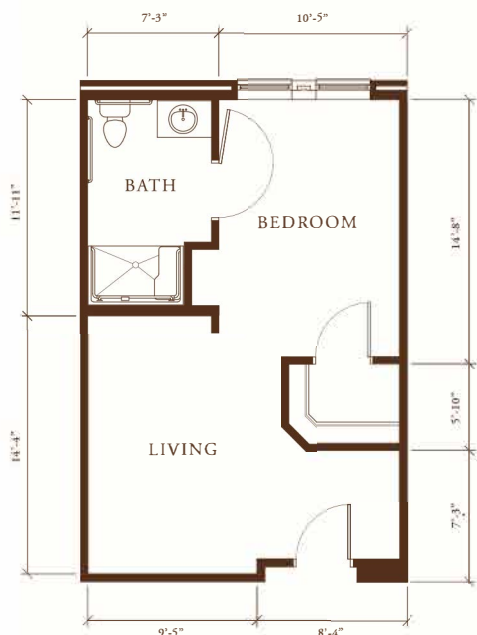

* SUITE FLOOR PLANS *

Memory Care Suites

STUDIO SUITE

* 350 Square Feet *

THE
BLAKE
AT THE GROVE

DELUXE STUDIO SUITE

* 500 Square Feet *

ONE-BEDROOM SUITE

* 500 Square Feet *

*Dimensions and square footages are approximate.
Floor plans may vary.*

WWW.BLAKELIVING.COM