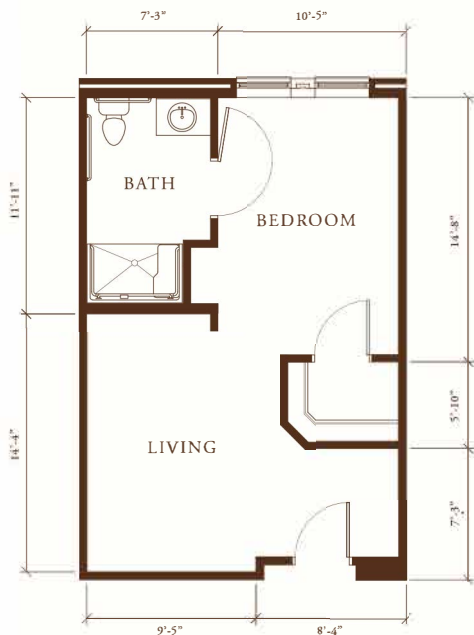

* SUITE FLOOR PLANS *

Assisted Living Suites

ONE-BEDROOM DELUXE SUITE

* 675 Square Feet *

THE

BLAKE

AT WOODCREEK FARMS

ONE-BEDROOM SUITE

* 500 Square Feet *

TWO-BEDROOM DELUXE SUITE

* 1,000 Square Feet *

*Dimensions and square footages are approximate.
Floor plans may vary.*

WWW.BLAKELIVING.COM

* SUITE FLOOR PLANS *

Memory Care Suites

STUDIO SUITE

* 350 Square Feet *

THE
BLAKE
AT WOODCREEK FARMS

DELUXE STUDIO SUITE

* 500 Square Feet *

ONE-BEDROOM SUITE

* 500 Square Feet *

*Dimensions and square footages are approximate.
Floor plans may vary.*

WWW.BLAKELIVING.COM