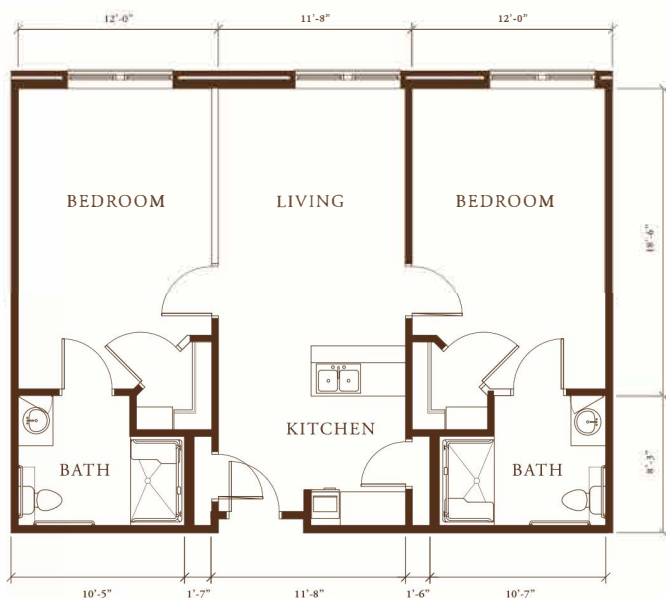

* SUITE FLOOR PLANS *

Assisted Living Suites

ONE-BEDROOM DELUXE SUITE

* 675 Square Feet *

THE

BLAKE

AT WOODCREEK FARMS

ONE-BEDROOM SUITE

* 500 Square Feet *

TWO-BEDROOM DELUXE SUITE

* 1,000 Square Feet *

*Dimensions and square footages are approximate.
Floor plans may vary.*

WWW.BLAKELIVING.COM

* SUITE FLOOR PLANS *

Memory Care Suites

STUDIO SUITE

* 350 Square Feet *

THE
BLAKE
AT WOODCREEK FARMS

DELUXE STUDIO SUITE

* 500 Square Feet *

ONE-BEDROOM SUITE

* 500 Square Feet *

*Dimensions and square footages are approximate.
Floor plans may vary.*

WWW.BLAKELIVING.COM