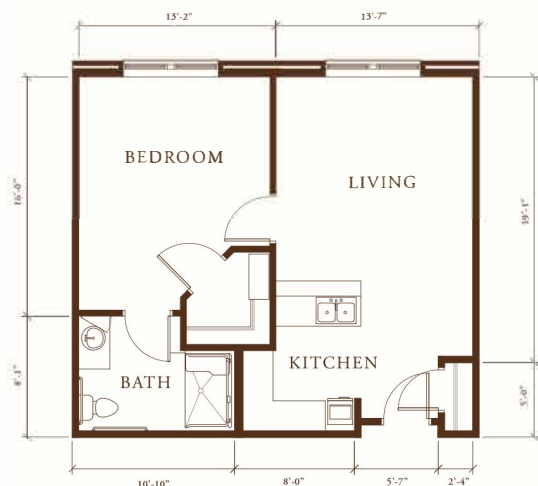

* SUITE FLOOR PLANS *

Assisted Living Suites

ONE-BEDROOM DELUXE SUITE

* 675 Square Feet *

THE

BLAKE

AT WOODCREEK FARMS

ONE-BEDROOM SUITE

* 500 Square Feet *

TWO-BEDROOM DELUXE SUITE

* 1,000 Square Feet *

*Dimensions and square footages are approximate.
Floor plans may vary.*

WWW.BLAKELIVING.COM

* SUITE FLOOR PLANS *

Memory Care Suites

STUDIO SUITE

* 350 Square Feet *

THE
BLAKE
AT WOODCREEK FARMS

DELUXE STUDIO SUITE

* 500 Square Feet *

ONE-BEDROOM SUITE

* 500 Square Feet *

*Dimensions and square footages are approximate.
Floor plans may vary.*

WWW.BLAKELIVING.COM