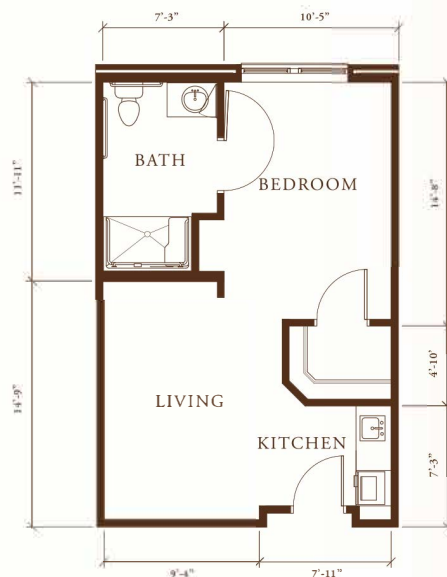

* SUITE FLOOR PLANS *

Assisted Living Suites

ONE-BEDROOM DELUXE SUITE

* 675 Square Feet *

THE

BLAKE

AT WOODCREEK FARMS

ONE-BEDROOM SUITE

* 500 Square Feet *

TWO-BEDROOM DELUXE SUITE

* 1,000 Square Feet *

*Dimensions and square footages are approximate.
Floor plans may vary.*

WWW.BLAKELIVING.COM

* SUITE FLOOR PLANS *

Memory Care Suites

STUDIO SUITE

* 350 Square Feet *

THE
BLAKE
AT WOODCREEK FARMS

DELUXE STUDIO SUITE

* 500 Square Feet *

ONE-BEDROOM SUITE

* 500 Square Feet *

*Dimensions and square footages are approximate.
Floor plans may vary.*

WWW.BLAKELIVING.COM