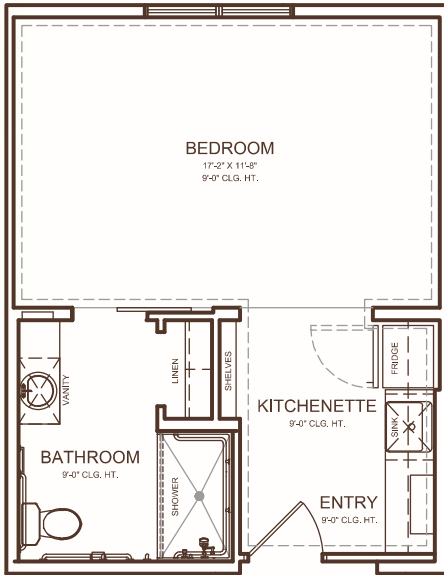

\* SUITE FLOOR PLANS \*

*Assisted Living Suites*

**STUDIO SUITE**

\* 409 Square Feet \*

**ONE-BEDROOM DELUXE SUITE**

\* 583 Square Feet \*

**ONE-BEDROOM SUITE**

\* 515 Square Feet \*

**TWO-BEDROOM DELUXE SUITE**

\* 778 Square Feet \*