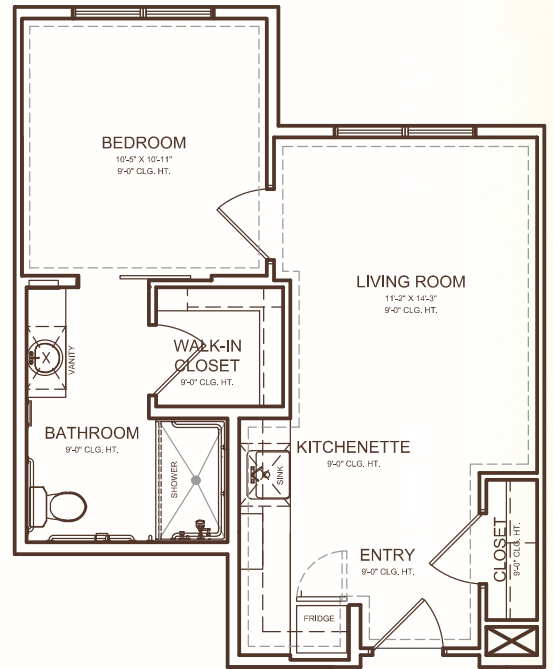

\* SUITE FLOOR PLANS \*

*Assisted Living Suites*

**STUDIO SUITE**

\* 409 Square Feet \*

**ONE-BEDROOM DELUXE SUITE**

\* 583 Square Feet \*

**ONE-BEDROOM SUITE**

\* 515 Square Feet \*

**TWO-BEDROOM DELUXE SUITE**

\* 778 Square Feet \*