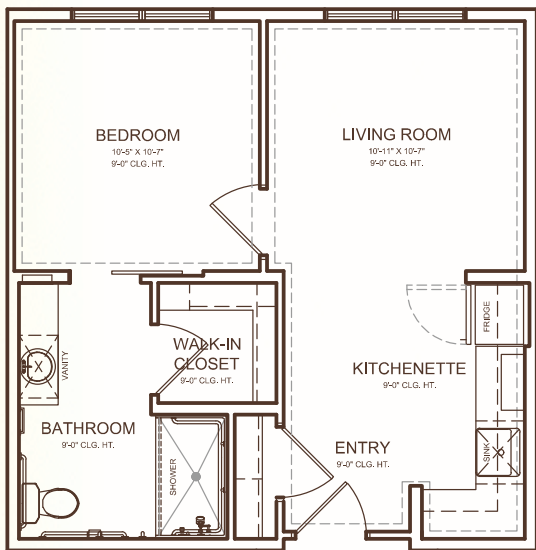

\* SUITE FLOOR PLANS \*

*Assisted Living Suites*

**STUDIO SUITE**

\* 409 Square Feet \*

**ONE-BEDROOM DELUXE SUITE**

\* 583 Square Feet \*

**ONE-BEDROOM SUITE**

\* 515 Square Feet \*

**TWO-BEDROOM DELUXE SUITE**

\* 778 Square Feet \*