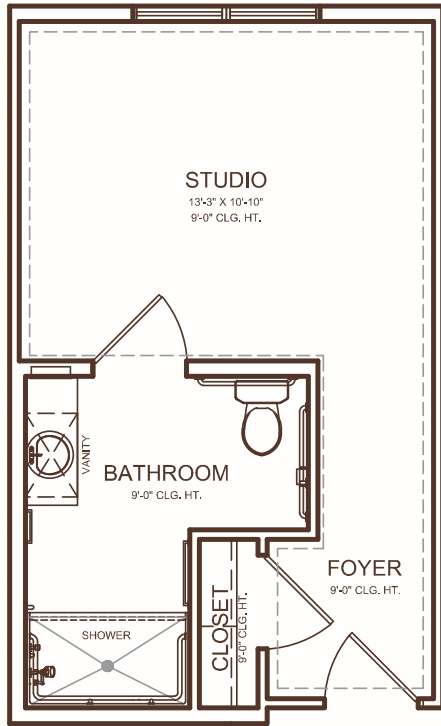

*Memory Care Suites*

**STUDIO SUITE**

\* 317 Square Feet \*

THE  
**BLAKE**  
AT WACO

**DELUXE STUDIO SUITE**

\* 417 Square Feet \*